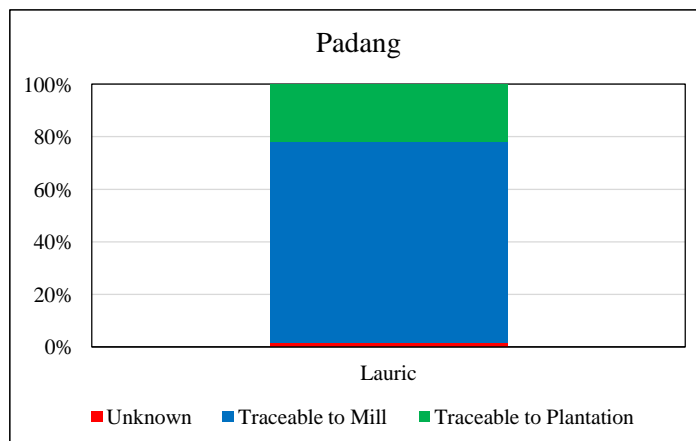

PT Usaha Indah Padang, Padang
Traceability Summary - Supplies Jan-Dec 2014

Supplying mills according to region

	Lauric
North Sumatra	1
Riau	2
West Sumatra	24
Jambi	17
Bengkulu	14
Unknown	2
Total	60

Traceability

	Lauric
Unknown	1.5%
Traceable to mill*	98.5%
*(includes traceable to plantation)	21.9%

No of Suppliers

Wilmar owned mill	9
Third party mills	51
Wilmar refineries	1
Others(refiners/traders/bulkers)	0

Percentage

Wilmar owned mill	21.6%
Third party mills	78.3%
Wilmar refineries	0.0%
Others(refiners/traders/bulkers)	0.0%

No of Certified Mills

RSPO	5

Last updated : 24 Apr 2015